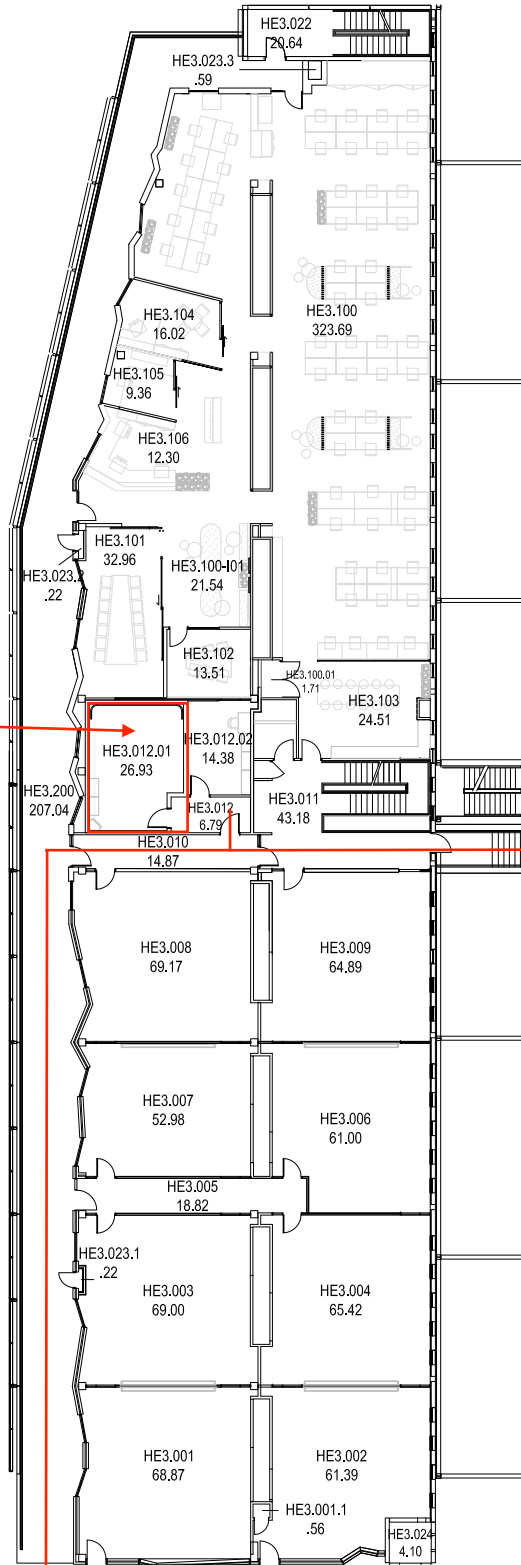

**DLF Green screen studio**

**Entry from  
HH carpark Level 2**

**Entry from HE Level 3  
foyer area**